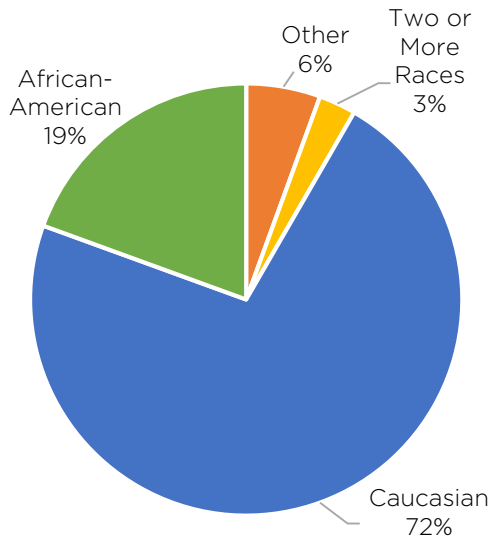

## Applicant Districts (updated 8/16/17)

## Applicant Age (updated 8/16)

**Applicant Race**  
(updated 8/16/17)

**City of Richmond Race**  
(2015 ACS)

In 2015, 6% of Richmond’s total population identified as Latino. One of the applicants thus far has identified as Latino.

**Applicant Area of Expertise** (updated 8/16/17)