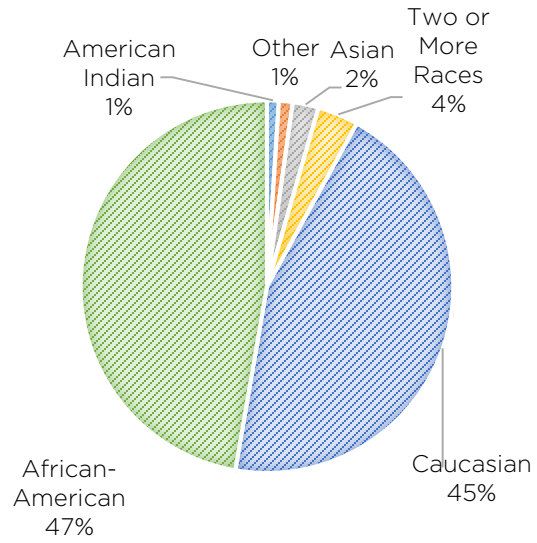

## Applicant Age (updated 8/16)

## City of Richmond Age (ACS 2015)

Note, individuals under the age of 24 were excluded from the City of Richmond Age chart because the Richmond 300 Project Team is working to establish a Youth Advisory Team, which will target youth engagement.

**Applicant Race**  
(updated 8/16/17)

**City of Richmond Race**  
(2015 ACS)

In 2015, 6% of Richmond’s total population identified as Latino. One of the applicants thus far has identified as Latino.

**Applicant Area of Expertise** (updated 8/16/17)