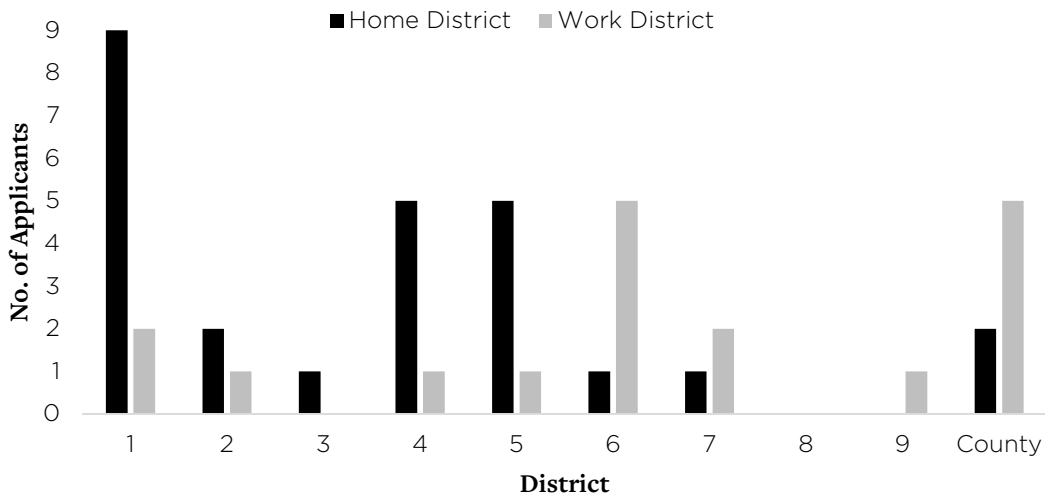

Advisory Team Applications

Initial Analysis – August 14, 2017

22 applications received as of August 14, 2017 at 10:30 A.M.

10 women, 12 men

Applicant Districts

City of Richmond Age (ACS 2015)

Note, individuals under the age of 24 were excluded from the City of Richmond Age chart because the Richmond 300 Project Team is working to establish a Youth Advisory Team, which will target youth engagement

City of Richmond Race (2015 ACS)

In 2015, 6% of Richmond's total population identified as Latino. None of the applicants thus far are Latino.

Applicant Area of Expertise