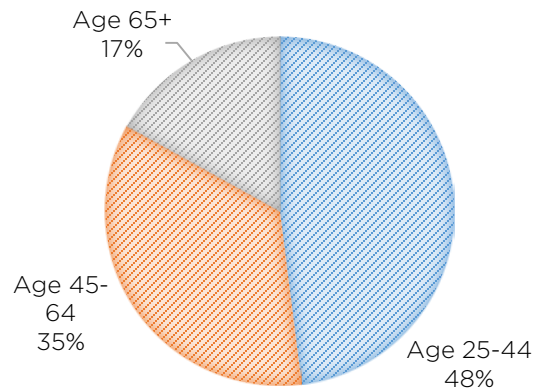

Advisory Team Applications

Initial Analysis – August 14, 2017

22 applications received as of August 14, 2017 at 10:30 A.M.

10 women, 12 men

Applicant Districts

City of Richmond Age (ACS 2015)

Note, individuals under the age of 24 were excluded from the City of Richmond Age chart because the Richmond 300 Project Team is working to establish a Youth Advisory Team, which will target youth engagement

City of Richmond Race (2015 ACS)

In 2015, 6% of Richmond's total population identified as Latino. None of the applicants thus far are Latino.

Applicant Area of Expertise