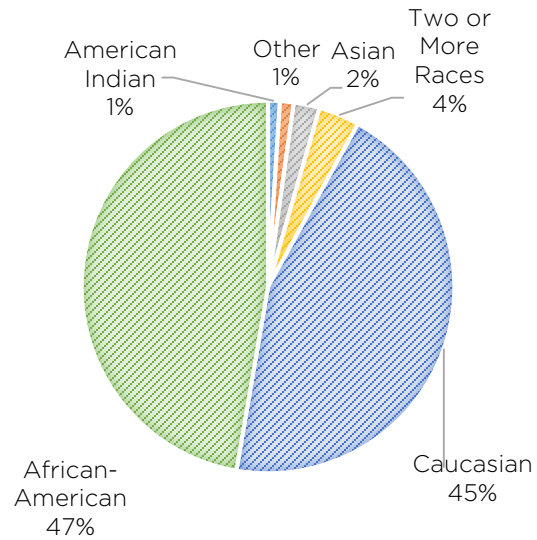

Advisory Team Applications

Initial Analysis – August 14, 2017

22 applications received as of August 14, 2017 at 10:30 A.M.

10 women, 12 men

Applicant Districts

City of Richmond Age (ACS 2015)

Note, individuals under the age of 24 were excluded from the City of Richmond Age chart because the Richmond 300 Project Team is working to establish a Youth Advisory Team, which will target youth engagement

City of Richmond Race (2015 ACS)

In 2015, 6% of Richmond's total population identified as Latino. None of the applicants thus far are Latino.

Applicant Area of Expertise