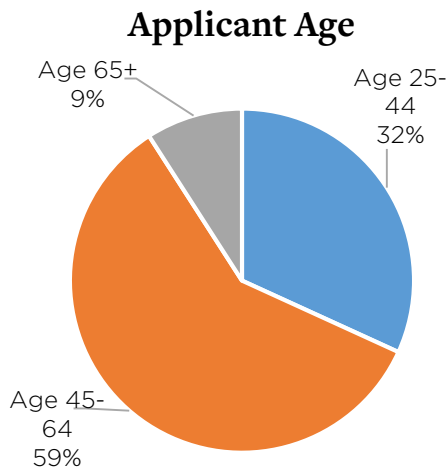

Advisory Team Applications

Initial Analysis – August 14, 2017

22 applications received as of August 14, 2017 at 10:30 A.M.

10 women, 12 men

Applicant Districts

City of Richmond Age (ACS 2015)

Note, individuals under the age of 24 were excluded from the City of Richmond Age chart because the Richmond 300 Project Team is working to establish a Youth Advisory Team, which will target youth engagement

City of Richmond Race (2015 ACS)

In 2015, 6% of Richmond's total population identified as Latino. None of the applicants thus far are Latino.

Applicant Area of Expertise