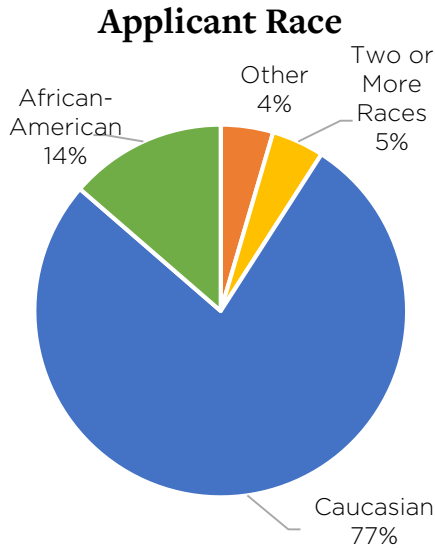

Advisory Team Applications

Initial Analysis – August 14, 2017

22 applications received as of August 14, 2017 at 10:30 A.M.

10 women, 12 men

Applicant Districts

City of Richmond Age (ACS 2015)

Note, individuals under the age of 24 were excluded from the City of Richmond Age chart because the Richmond 300 Project Team is working to establish a Youth Advisory Team, which will target youth engagement

City of Richmond Race (2015 ACS)

In 2015, 6% of Richmond's total population identified as Latino. None of the applicants thus far are Latino.

Applicant Area of Expertise